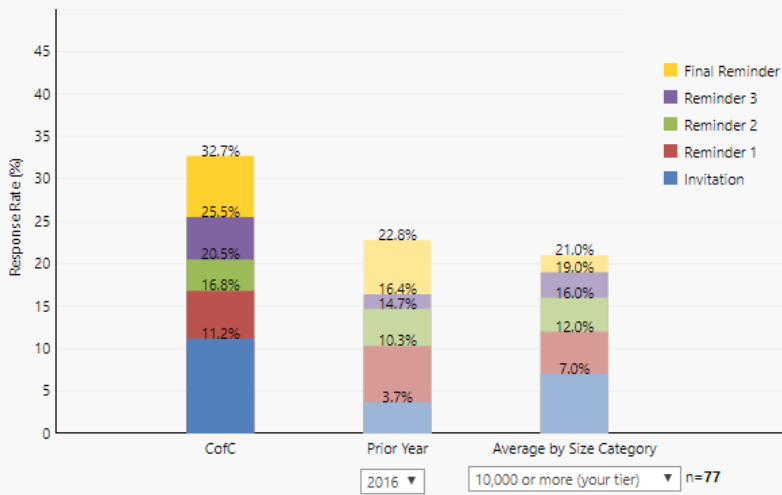

## Response Rate Comparison collapse

Click [here](#) to view a short explanatory presentation about both Interface graphics.

Select class level:

Note: Comparison group results use NSSE 2018 institutions and their average response rate five days after delivery of specific recruitment messages. Your institution's response rate is updated daily.